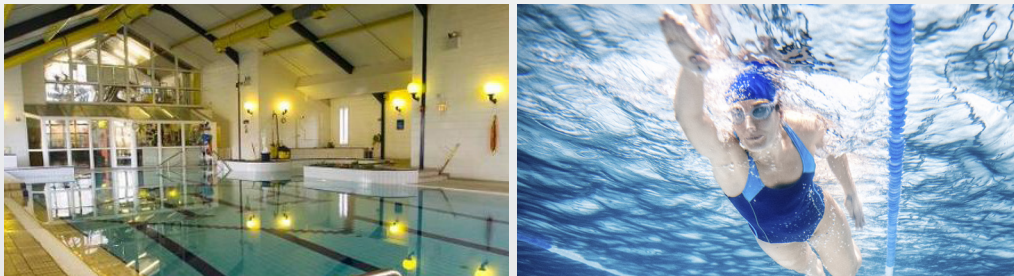

E: leisure@parkhoteldungarvan.com  'Park Hotel' Leisure Centre

Park Hotel,
Dungarvan,
Co. Waterford, Ireland.
Tel: +353 58 42902

 A FLYNN HOTEL

www.FlynnHotels.com

FACILITIES

- » 20m SWIMMING POOL » CHILDREN'S POOL » BUBBLE POOL
- » SAUNA » STEAM ROOM » GYMNASIUM » DANCE STUDIO
- » PHYSIO ROOM

CLASSES

- » GROUP AND PRIVATE SWIMMING LESSONS
- » ADULT MASTERS SWIM TRAINING » CHILDREN'S SWIM CLUB
- » YOGA » PILATES » AQUA AEROBICS » ACTIVE AGING CLASSES
- » CIRCUITS » ... AND MANY MORE!

STANDING ORDER PAYMENT OPTIONS