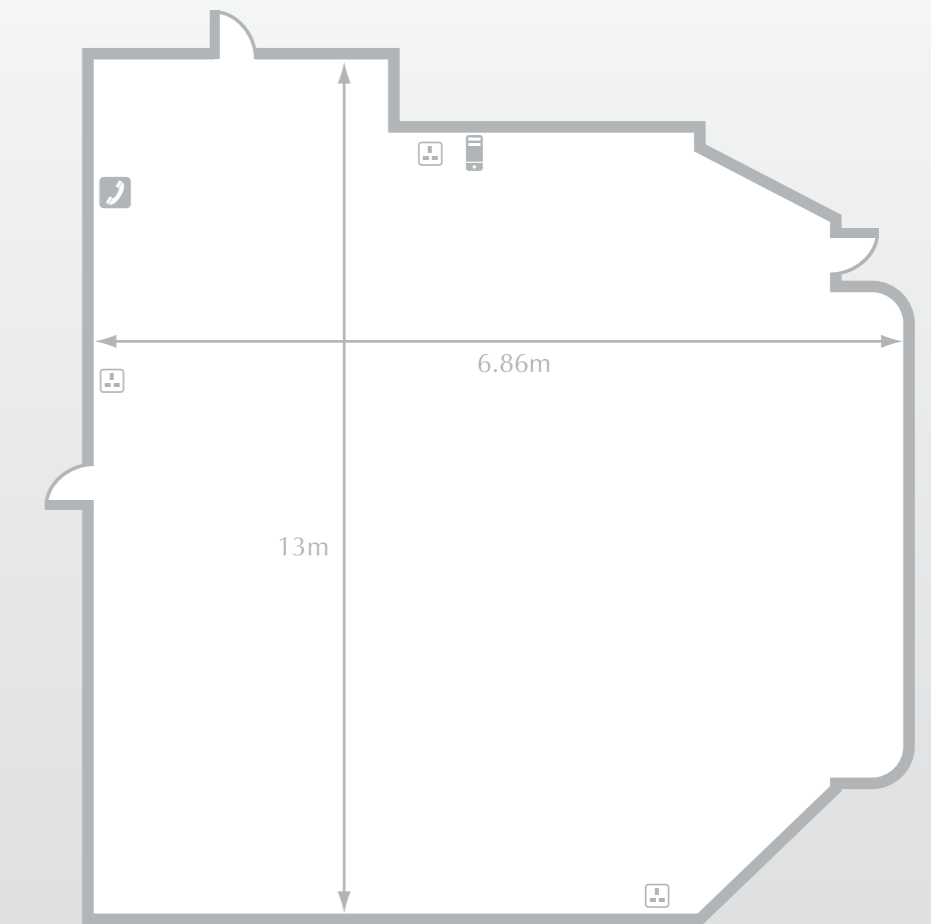

Dungarvan, Co. Waterford, Ireland.
Tel: +353 58 42899

A FLYNN HOTEL
www.FlynnHotels.com

Meeting your Standards

The Moresby

-  Power point
-  Telephone socket
-  Computer Terminal

Dimensions	Ceiling Height	Sq. Meters	Natural Daylight	Air Con.	Theatre	U-Shape	Class Room	Board Room	Banquet	Reception (Fork Buffet)	Floor Level
7.4m x 5m	2.76m	37m ²	Y	N	50	24	28	20	36	50	G

The Estuary

-  Power point
-  Telephone socket
-  Computer Terminal

Dimensions	Ceiling Height	Sq. Meters	Natural Daylight	Air Con.	Theatre	U-Shape	Class Room	Board Room	Banquet	Reception (Fork Buffet)	Floor Level
7.4m x 8m	3.00m	59.2m ²	Y	N	65	28	32	26	45	70	G

The Conservatory

-  Power point
-  Telephone socket
-  Computer Terminal

Dimensions	Ceiling Height	Sq. Meters	Natural Daylight	Air Con.	Theatre	U-Shape	Class Room	Board Room	Banquet	Reception (Fork Buffet)	Floor Level
13m x 6.86m	2.94m	89.18m ²	Y	N	80	35	40	34	70	100	G