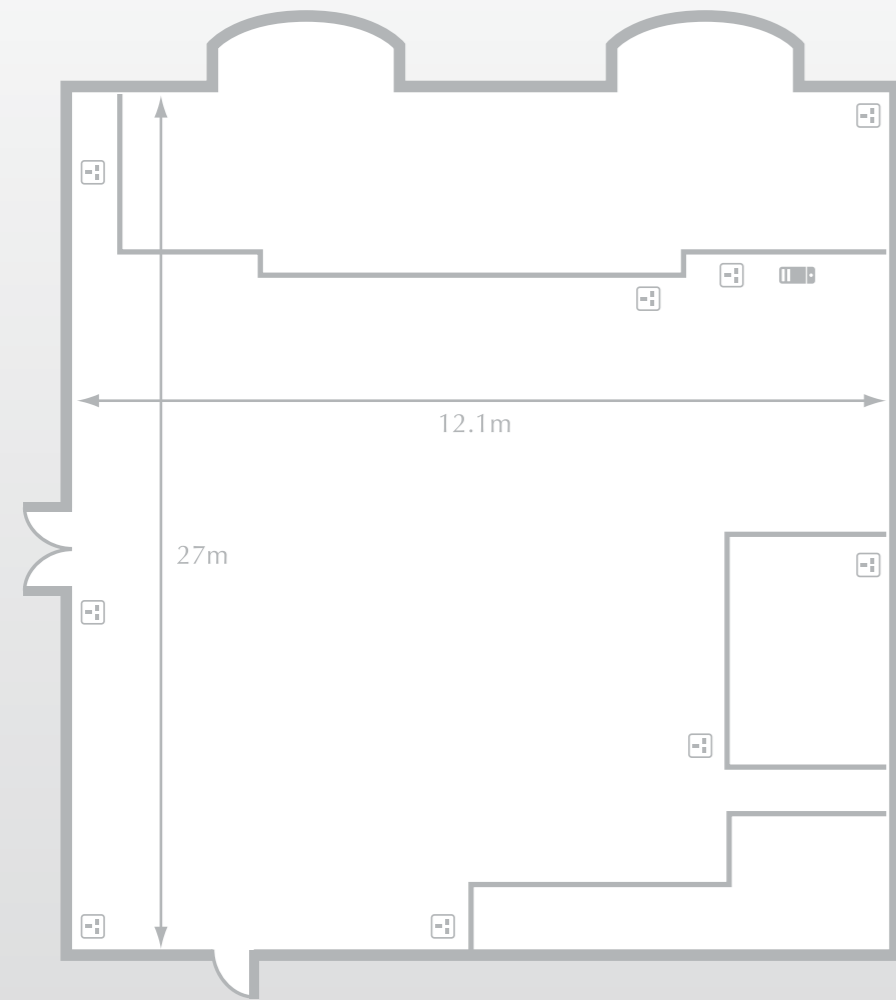

The Deise

-  Power point
-  Telephone socket
-  Computer Terminal

Dimensions	Ceiling Height	Sq. Meters	Natural Daylight	Air Con.	Theatre	U-Shape	Class Room	Board Room	Banquet	Reception (Fork Buffet)	Floor Level
12.1m x 27m	3.98m	326.7m ²	Y	Y	500	60	140	-	300	400	G

Dungarvan, Co. Waterford, Ireland.
Tel: +353 58 42899

A FLYNN HOTEL
www.FlynnHotels.com

Meeting your Standards

The Moresby

-  Power point
-  Telephone socket
-  Computer Terminal

Dimensions	Ceiling Height	Sq. Meters	Natural Daylight	Air Con.	Theatre	U-Shape	Class Room	Board Room	Banquet	Reception (Fork Buffet)	Floor Level
7.4m x 5m	2.76m	37m ²	Y	N	50	24	28	20	36	50	G

The Estuary

-  Power point
-  Telephone socket
-  Computer Terminal

Dimensions	Ceiling Height	Sq. Meters	Natural Daylight	Air Con.	Theatre	U-Shape	Class Room	Board Room	Banquet	Reception (Fork Buffet)	Floor Level
7.4m x 8m	3.00m	59.2m ²	Y	N	65	28	32	26	45	70	G

The Conservatory

-  Power point
-  Telephone socket
-  Computer Terminal

Dimensions	Ceiling Height	Sq. Meters	Natural Daylight	Air Con.	Theatre	U-Shape	Class Room	Board Room	Banquet	Reception (Fork Buffet)	Floor Level
13m x 6.86m	2.94m	89.18m ²	Y	N	80	35	40	34	70	100	G