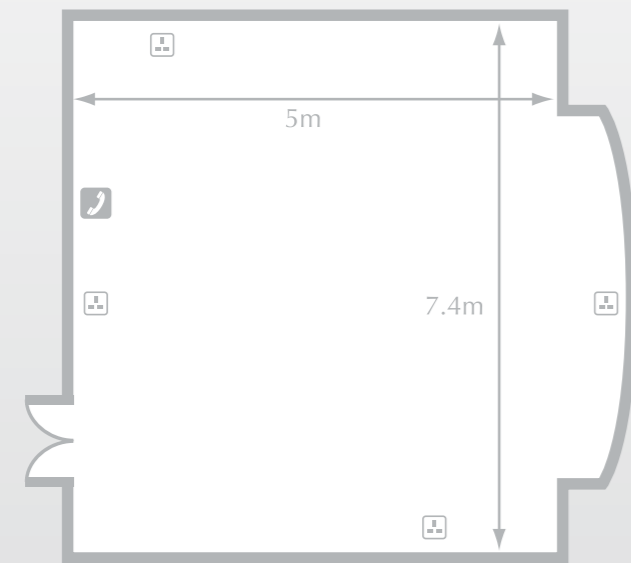

The Deise

-  Power point
-  Telephone socket
-  Computer Terminal

Dimensions	Ceiling Height	Sq. Meters	Natural Daylight	Air Con.	Theatre	U-Shape	Class Room	Board Room	Banquet	Reception (Fork Buffet)	Floor Level
12.1m x 27m	3.98m	326.7m ²	Y	Y	500	60	140	-	300	400	G

Dungarvan, Co. Waterford, Ireland.
Tel: +353 58 42899

A FLYNN HOTEL
www.FlynnHotels.com

Meeting your Standards

The Moresby

-  Power point
-  Telephone socket
-  Computer Terminal

Dimensions	Ceiling Height	Sq. Meters	Natural Daylight	Air Con.	Theatre	U-Shape	Class Room	Board Room	Banquet	Reception (Fork Buffet)	Floor Level
7.4m x 5m	2.76m	37m ²	Y	N	50	24	28	20	36	50	G

The Estuary

-  Power point
-  Telephone socket
-  Computer Terminal

Dimensions	Ceiling Height	Sq. Meters	Natural Daylight	Air Con.	Theatre	U-Shape	Class Room	Board Room	Banquet	Reception (Fork Buffet)	Floor Level
7.4m x 8m	3.00m	59.2m ²	Y	N	65	28	32	26	45	70	G

The Conservatory

-  Power point
-  Telephone socket
-  Computer Terminal

Dimensions	Ceiling Height	Sq. Meters	Natural Daylight	Air Con.	Theatre	U-Shape	Class Room	Board Room	Banquet	Reception (Fork Buffet)	Floor Level
13m x 6.86m	2.94m	89.18m ²	Y	N	80	35	40	34	70	100	G